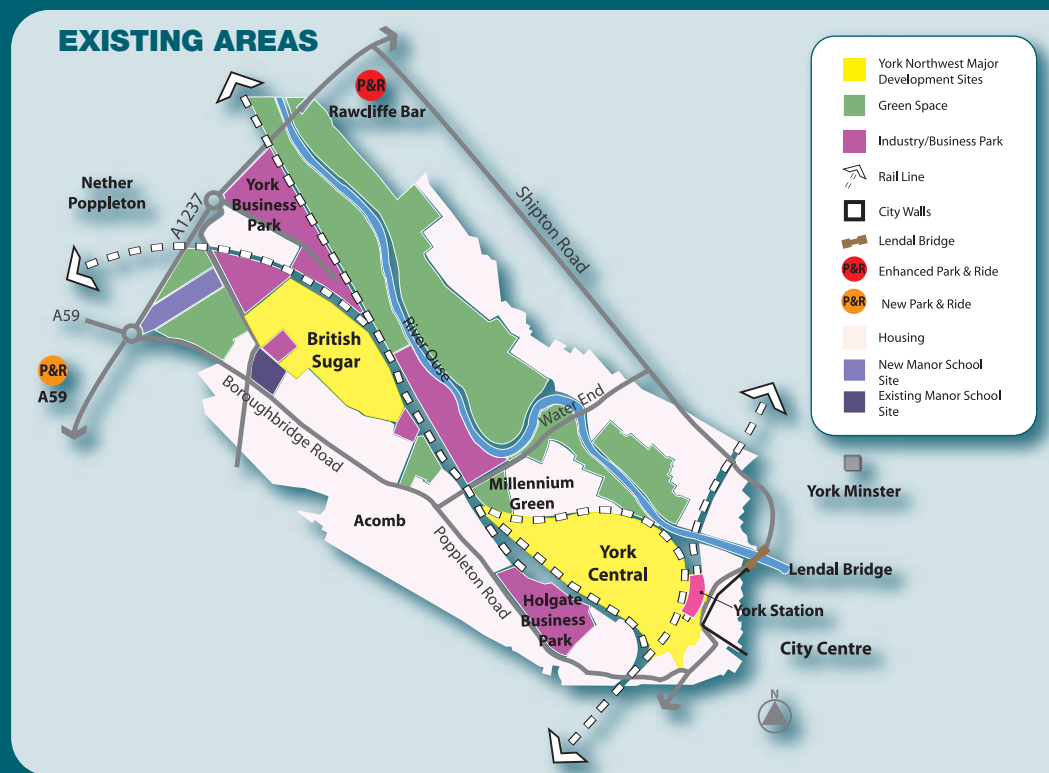

What sort of things do we want to know?

We would like to know what things are important to you, such as shopping facilities, jobs, open space or the sort of housing you would like to see within the area. To give us your views please complete this leaflet and tear off, returning in an envelope to the FREEPOST address overleaf. Alternatively, you can take part in a more in depth survey online at www.york.gov.uk/consultation/

How can I get involved?

We are consulting residents from Monday 5th November 2007 to Monday 14th January 2008. We will be holding a number of exhibitions during November and December where you can come along and look at what we have done so far and tell us what you think. There is a list of where and when the exhibitions are being held overleaf. In addition to this leaflet there is a more detailed document explaining the Issues and Options for York Northwest, together with a form for you to comment in more detail. This document will be available to view at the exhibitions and at libraries and council reception areas.